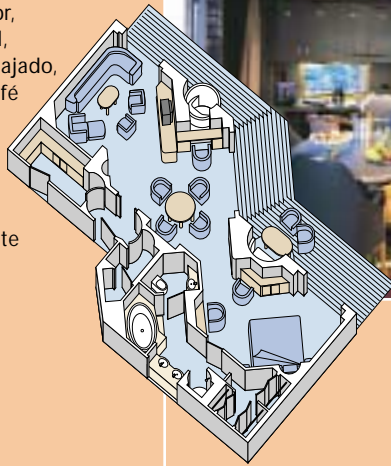

Penthouse Suite Terrace
Aprox. 149 m2 con Terraza

Suite De Lujo Terrace
Aprox. 59 m2 con Terraza

MS OOSTERDAM
MS WESTERDAM
MS ZUIDERDAM

The deck plans are color-coded by category of stateroom, and the category letter precedes the stateroom number in each room. All staterooms are equipped with television, mini-bar, mini-safe, data port, telephone and multi-channel music.
Important Note: Not all staterooms within each category have the same furniture configuration and/or facilities. Appropriate symbols within the rooms on the deck plans describe differences from the stateroom descriptions below.