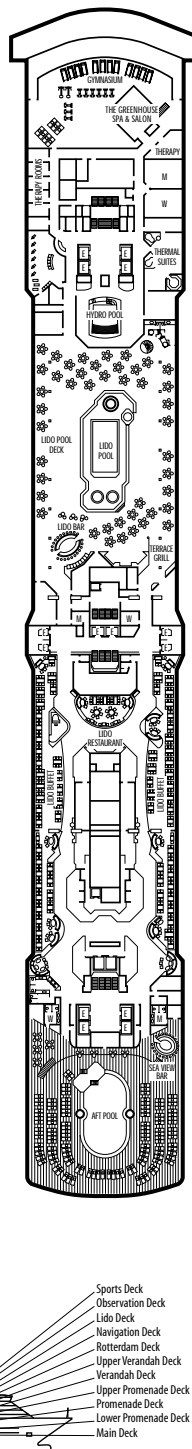

Suite Superior Terraza
Aprox. 43 m2 con Terraza

De Lujo Exterior Terraza
Aprox. 27 m2

Doble Exterior Grande
Aprox. 22 m2

VERANDAH DECK
Rooms 5001-5187
102 ft. from bow
to Rooms 5001 & 5002.

UPPER VERANDAH DECK
Rooms 6001-6169
112 ft. from bow
to Rooms 6003 & 6004.

ROTTERDAM DECK
Rooms 7001- 7133
121 ft. from bow
to Rooms 7001 & 7002.

NAVIGATION DECK
Rooms 8001- 8135
186 ft. from bow
to Rooms 8001 & 8002.

LIDO DECK

OBSERVATION DECK

STATEROOM SYMBOL LEGEND

- Shower only
- ▲ 2 lower beds or converts to 1 queen-size
- Triple (2 lower beds, 1 sofa bed)
- Quad (2 lower beds, 1 sofa bed, 1 upper)
- △ Partial sea view
- ✕ Fully obstructed view
- + Connecting rooms
- ♿ Staterooms S6156, S6167, S55001, S55002, S56108, S58068, A6003, A6004, A8031, A8032, AA6049, B4051, B4052, B4131, B4132, BB5051, BB5054, BB5137, BB5140, C1081, C1082, D1100, F4089, F4090, I-8037, J1074, N1011, N1012 are wheelchair accessible, shower only.

SHIP SPECIFICATIONS & FACILITIES

- 1,848 Passengers
- 82,000 Gross Tons
- 950 Feet Long
- Automatic Stabilizers
- 11 Passenger Decks
- 14 Passenger Elevators
- 4 Outside Elevators
- 24 Public Rooms
- 4 Restaurants
- Outdoor Swimming Pools (one with sliding glass roof)
- Spa & Salon
- Two Show Lounges
- Duty-Free Shops
- Library
- Casino
- Fitness Center
- Basketball Court
- Volleyball Court
- Golf Simulator
- Internet Center
- Suite Lounge

SPORTS DECK