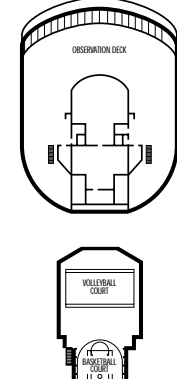

SPORTS DECK