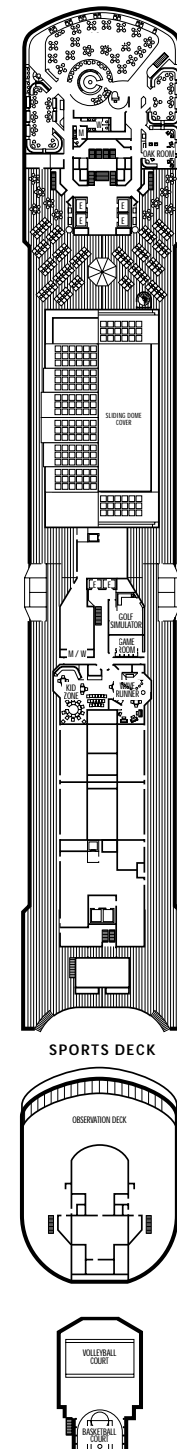

OBSERVATION DECK