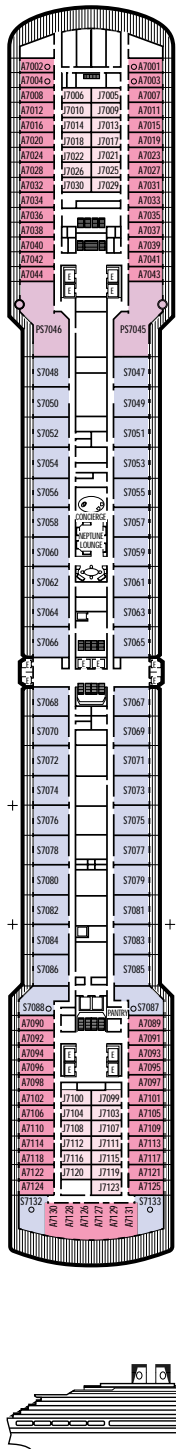

ROTTERDAM DECK
Rooms 7001- 7133
121 ft. from bow
to Rooms 7001 & 7002.