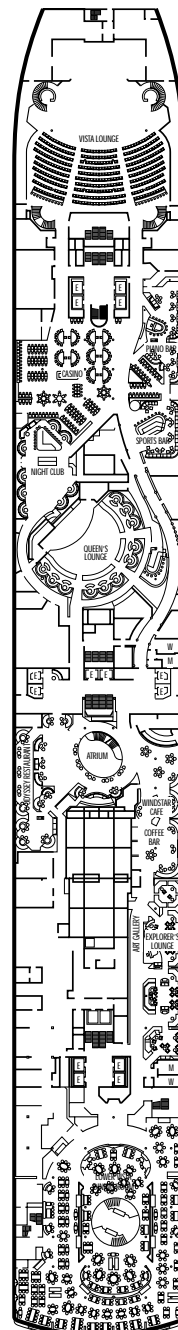

LOWER PROMENADE DECK