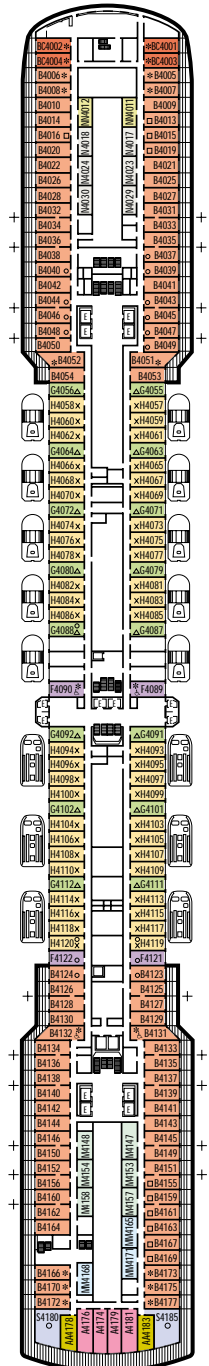

UPPER PROMENADE DECK
Rooms 4001-4185
102 ft. from bow
to Rooms 4001 & 4002.