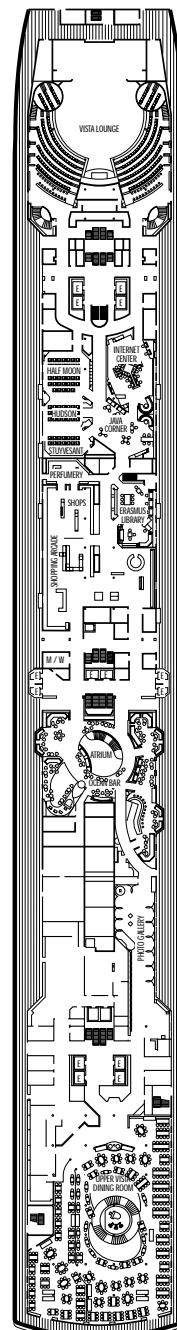

CARACTERÍSTICAS:

- Elegante y amplio salón comedor, restaurant privado Pinnacle Grill, Restaurant Lido de ambiente relajado, Terrace Grill casual, Windstar Café
- Dos piscinas exteriores, Ocean Spa y Fitness Center
- Centro de Internet, casino, cine
- Amplia colección de obras de arte y antigüedades

MS OOSTERDAM
MS WESTERDAM
MS ZUIDERDAM

The deck plans are color-coded by category of stateroom, and the category letter precedes the stateroom number in each room. All staterooms are equipped with television, mini-bar, mini-safe, data port, telephone and multi-channel music.
Important Note: Not all staterooms within each category have the same furniture configuration and/or facilities. Appropriate symbols within the rooms on the deck plans describe differences from the stateroom descriptions below.

OUTSIDE STATEROOMS