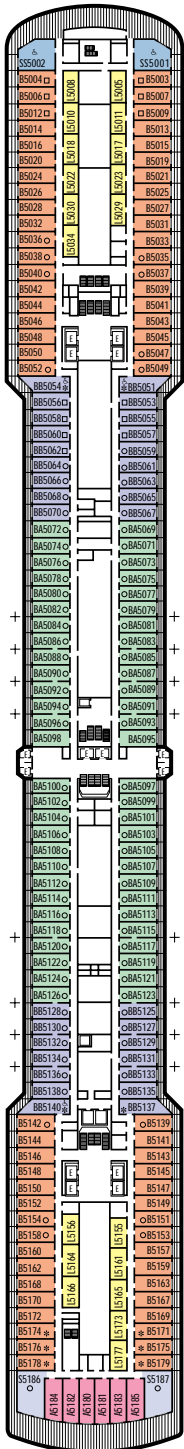

VERANDAH DECK
Rooms 5001-5187
102 ft. from bow
to Rooms 5001 & 5002.