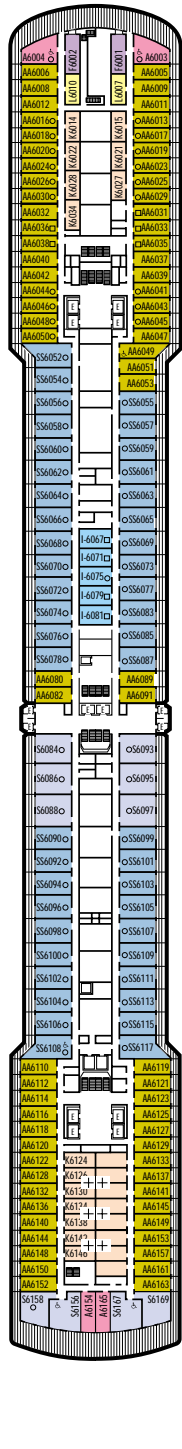

UPPER VERANDAH DECK
Rooms 6001-6169
112 ft. from bow
to Rooms 6003 & 6004.