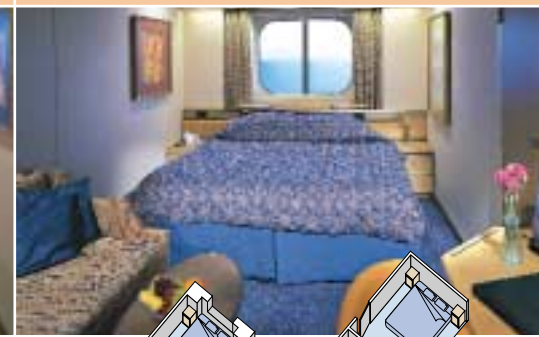

Doble Exterior Grande
Aprox. 22 m2

Doble Interior Estándar o Grande
Aprox. 21 m2