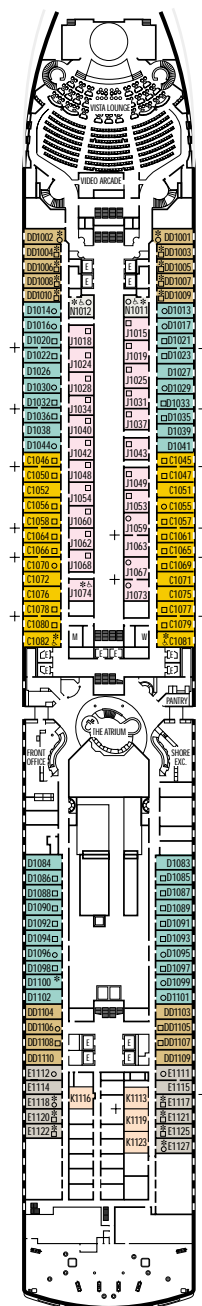

INSIDE STATEROOMS

- **I Large:** 2 lower beds convertible to 1 queen-size bed, shower.
- **J Large or Standard:** 2 lower beds convertible to 1 queen-size bed, shower.
- **K Large or Standard:** 2 lower beds convertible to 1 queen-size bed, shower.
- **L Standard:** 2 lower beds convertible to 1 queen-size bed, shower.
- **M Standard:** 2 lower beds convertible to 1 queen-size bed, shower.
- **MM Standard:** 2 lower beds convertible to 1 queen-size bed, shower.
- **N Standard:** 2 lower beds convertible to 1 queen-size bed, shower.
- **NN Standard:** 2 lower beds convertible to 1 queen-size bed, shower.

MAIN DECK
Rooms 1001-1127
252 ft. from bow
to Rooms 1001 & 1002.