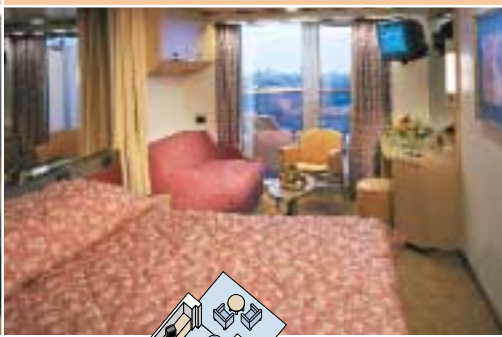

De Lujo Exterior Terraza
Aprox. 27 m2