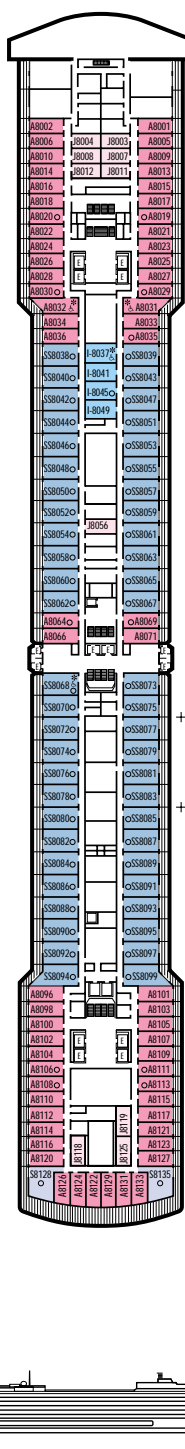

NAVIGATION DECK
Rooms 8001- 8135
186 ft. from bow
to Rooms 8001 & 8002.