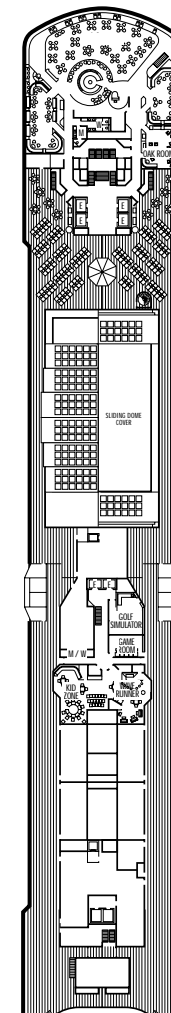

OBSERVATION DECK

SPORTS DECK

STATEROOM SYMBOL LEGEND

- Shower only
- ▲ 2 lower beds or converts to 1 queen-size
- Triple (2 lower beds, 1 sofa bed)
- Quad (2 lower beds, 1 sofa bed, 1 upper)
- △ Partial sea view
- ✕ Fully obstructed view
- + Connecting rooms
- ♿ Staterooms S6156, S6167, S55001, S55002, S56108, S58068, A6003, A6004, A8031, A8032, AA6049, B4051, B4052, B4131, B4132, BB5051, BB5054, BB5137, BB5140, C1081, C1082, D1100, F4089, F4090, I-8037, J1074, N1011, N1012 are wheelchair accessible, shower only.

SHIP SPECIFICATIONS & FACILITIES

- 1,848 Passengers
- 82,000 Gross Tons
- 950 Feet Long
- Automatic Stabilizers
- 11 Passenger Decks
- 14 Passenger Elevators
- 4 Outside Elevators
- 24 Public Rooms
- 4 Restaurants
- Outdoor Swimming Pools (one with sliding glass roof)
- Spa & Salon
- Two Show Lounges
- Duty-Free Shops
- Library
- Casino
- Fitness Center
- Basketball Court
- Volleyball Court
- Golf Simulator
- Internet Center
- Suite Lounge