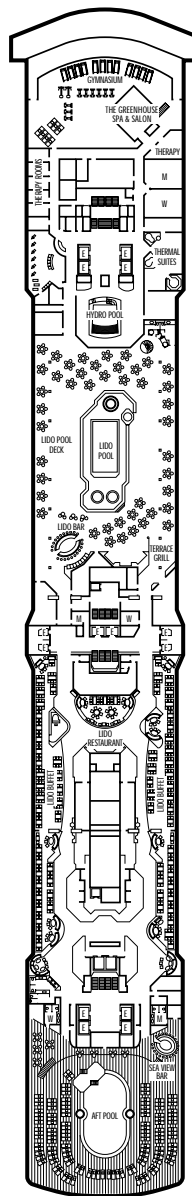

Suite Superior Terraza
Aprox. 43 m2 con Terraza

De Lujo Exterior Terraza
Aprox. 27 m2

Doble Exterior Grande
Aprox. 22 m2

VERANDAH DECK
Rooms 5001-5187
102 ft. from bow
to Rooms 5001 & 5002.

UPPER VERANDAH DECK
Rooms 6001-6169
112 ft. from bow
to Rooms 6003 & 6004.

ROTTERDAM DECK
Rooms 7001- 7133
121 ft. from bow
to Rooms 7001 & 7002.

NAVIGATION DECK
Rooms 8001- 8135
186 ft. from bow
to Rooms 8001 & 8002.

LIDO DECK

OBSERVATION DECK

SPORTS DECK

STATEROOM SYMBOL LEGEND

- Shower only
- ▲ 2 lower beds or converts to 1 queen-size
- Triple (2 lower beds, 1 sofa bed)
- Quad (2 lower beds, 1 sofa bed, 1 upper)
- △ Partial sea view
- ✕ Fully obstructed view
- + Connecting rooms
- ♿ Staterooms S6156, S6167, S55001, S55002, S56108, S58068, A6003, A6004, A8031, A8032, AA6049, B4051, B4052, B4131, B4132, BB5051, BB5054, BB5137, BB5140, C1081, C1082, D1100, F4089, F4090, I-8037, J1074, N1011, N1012 are wheelchair accessible, shower only.

SHIP SPECIFICATIONS & FACILITIES

- 1,848 Passengers
- 82,000 Gross Tons
- 950 Feet Long
- Automatic Stabilizers
- 11 Passenger Decks
- 14 Passenger Elevators
- 4 Outside Elevators
- 24 Public Rooms
- 4 Restaurants
- Outdoor Swimming Pools (one with sliding glass roof)
- Spa & Salon
- Two Show Lounges
- Duty-Free Shops
- Library
- Casino
- Fitness Center
- Basketball Court
- Volleyball Court
- Golf Simulator
- Internet Center
- Suite Lounge