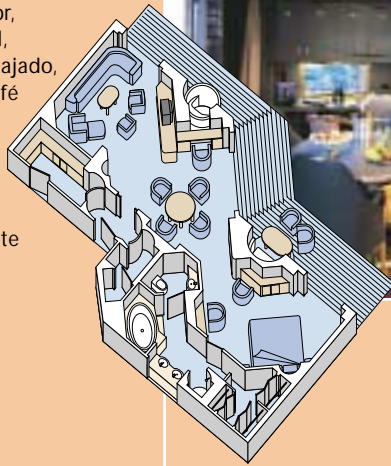

**Penthouse Suite Terraza**  
Aprox. 149 m2 con Terraza

**Suite De Lujo Terraza**  
Aprox. 59 m2 con Terraza

MS OOSTERDAM  
MS WESTERDAM  
MS ZUIDERDAM

The deck plans are color-coded by category of stateroom, and the category letter precedes the stateroom number in each room. All staterooms are equipped with television, mini-bar, mini-safe, data port, telephone and multi-channel music.  
**Important Note:** Not all staterooms within each category have the same furniture configuration and/or facilities. Appropriate symbols within the rooms on the deck plans describe differences from the stateroom descriptions below.