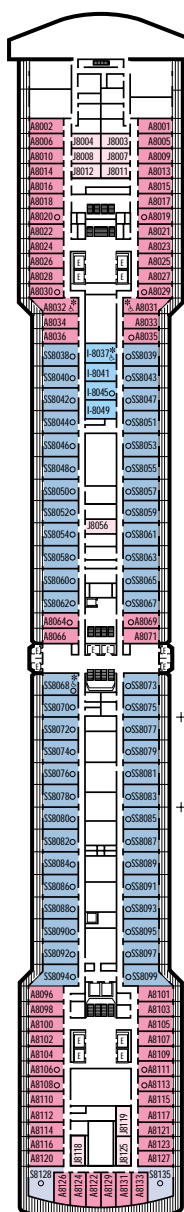

NAVIGATION DECK
Rooms 8001- 8135
186 ft. from bow
to Rooms 8001 & 8002.