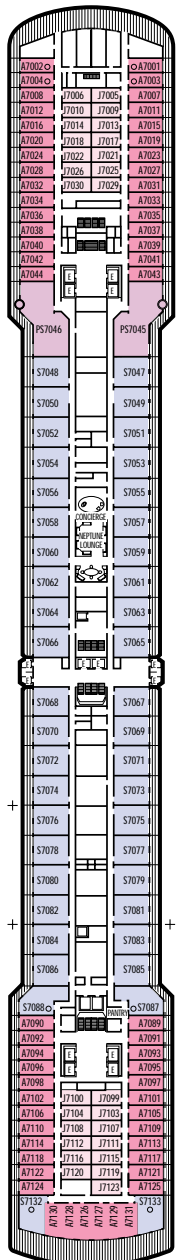

ROTTERDAM DECK
Rooms 7001- 7133
121 ft. from bow
to Rooms 7001 & 7002.