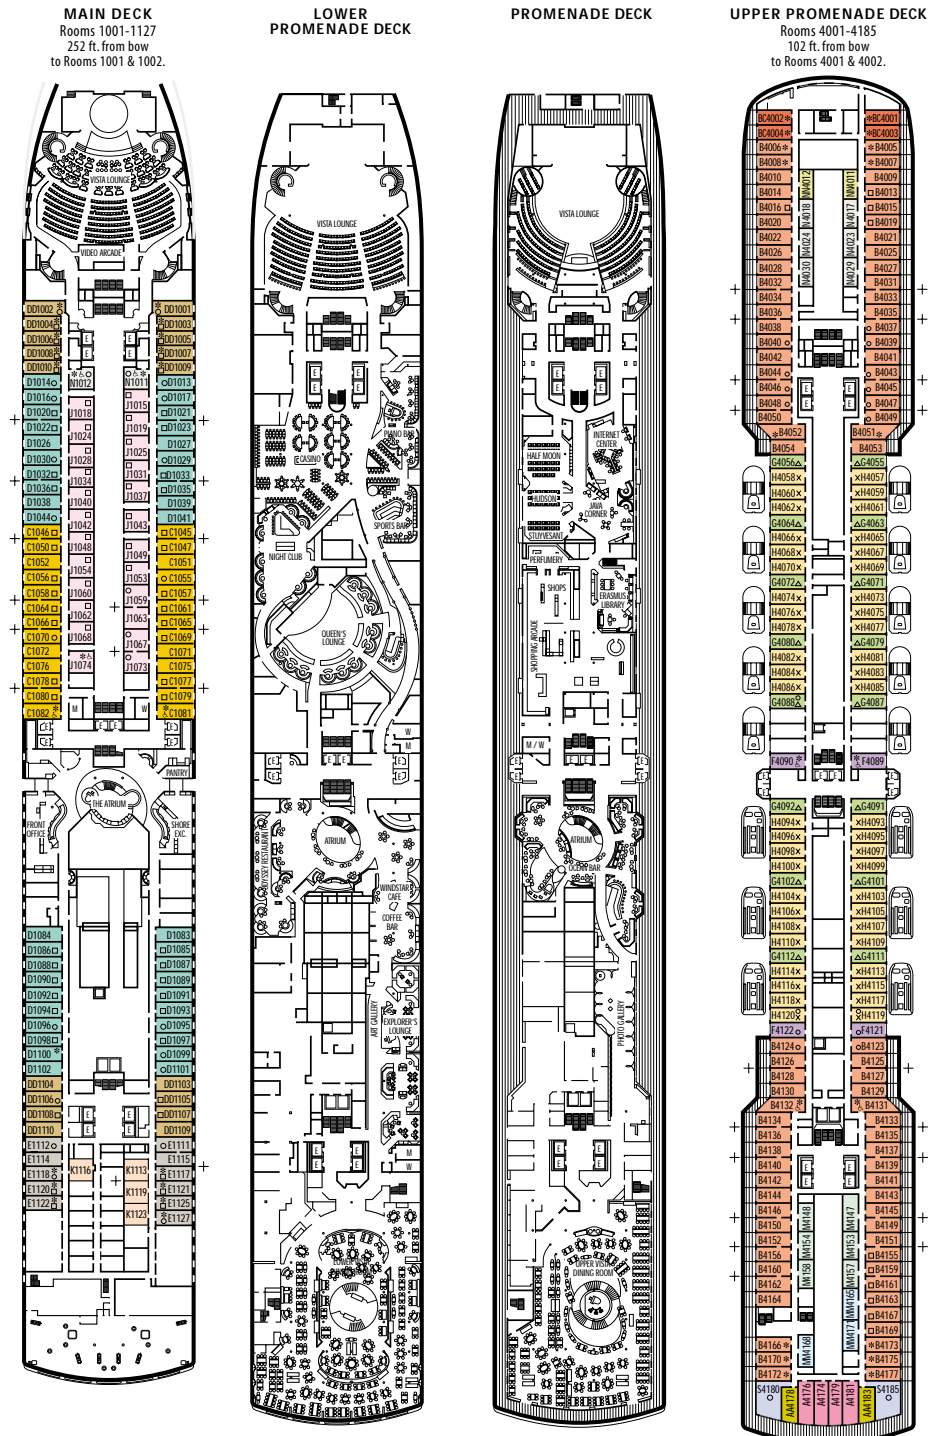

**Penthouse Suite Terraza**  
Aprox. 149 m2 con Terraza

**Suite De Lujo Terraza**  
Aprox. 59 m2 con Terraza

MS OOSTERDAM  
MS WESTERDAM  
MS ZUIDERDAM

The deck plans are color-coded by category of stateroom, and the category letter precedes the stateroom number in each room. All staterooms are equipped with television, mini-bar, mini-safe, data port, telephone and multi-channel music.  
**Important Note:** Not all staterooms within each category have the same furniture configuration and/or facilities. Appropriate symbols within the rooms on the deck plans describe differences from the stateroom descriptions below.

### INSIDE STATEROOMS

- I Large:** 2 lower beds convertible to 1 queen-size bed, shower.
- J Large or Standard:** 2 lower beds convertible to 1 queen-size bed, shower.
- K Large or Standard:** 2 lower beds convertible to 1 queen-size bed, shower.
- L Standard:** 2 lower beds convertible to 1 queen-size bed, shower.
- M Standard:** 2 lower beds convertible to 1 queen-size bed, shower.
- MM Standard:** 2 lower beds convertible to 1 queen-size bed, shower.
- N Standard:** 2 lower beds convertible to 1 queen-size bed, shower.
- NN Standard:** 2 lower beds convertible to 1 queen-size bed, shower.