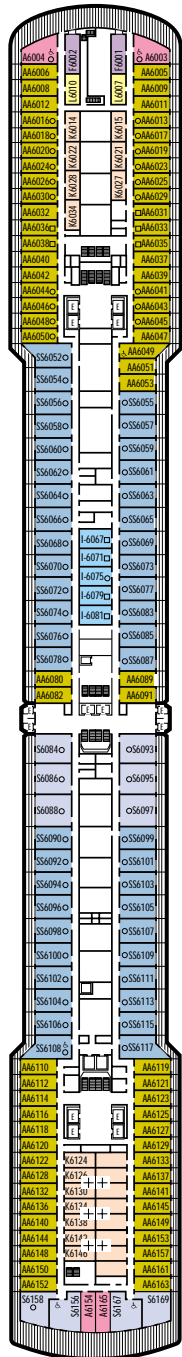

UPPER VERANDAH DECK
Rooms 6001-6169
112 ft. from bow
to Rooms 6003 & 6004.