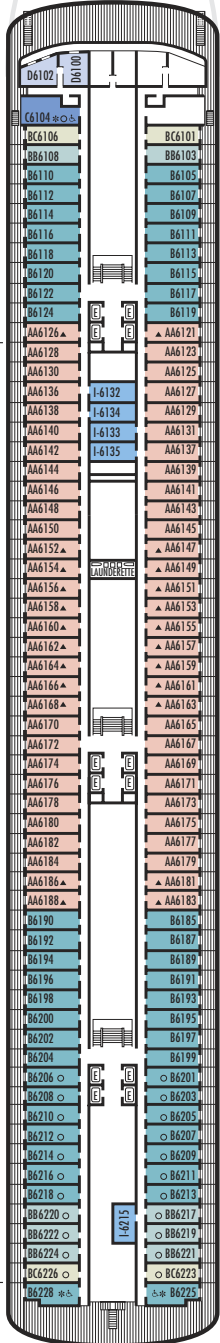

**SHIP SPECIFICATIONS & FACILITIES**

- 1,432 Guests
- 63,000 Gross Tons
- 780 Feet Long
- Automatic Stabilizers
- 10 Guest Decks
- 12 Guest Elevators
- 18 Public Rooms
- 3 Restaurants
- Outdoor Swimming Pools (one with sliding glass roof)
- Health Spa
- Movie Theatre
- Duty-free Shops
- Library
- Casino
- Beauty Salon
- Practice Tennis Courts
- Internet Center

**STATEROOM SYMBOL LEGEND**

- \* Shower only
- Bath tub & shower
- ▲ 2 lower beds or converts to 1 queen-size
- Triple (2 lower beds, 1 sofa bed)
- Quad (2 lower beds, 1 sofa bed, 1 upper)
- △ Partial sea view
- ☆ 2 lower beds not convertible to a queen-size
- ✕ Fully obstructed view
- + Connecting rooms
- ♿ Staterooms AA7087, AA7088, B6225, B6228, G6104, D3391, D3396, D3429, FF1955, FF1964, G2500, G 2702, H1804, H1805, H1806, H1807, HH3430, HH3431, K2554, K2555, L2700 & S7034 are wheelchair accessible, shower only.

**VERANDAH DECK**

Staterooms 6100-6228  
138 ft. from bow  
to Staterooms 6100 & 6102.

52 ft. to stern  
from Staterooms 6225 & 6228.

**NAVIGATION DECK**

Staterooms 7001-7088  
226 ft. from bow  
to Staterooms 7001 & 7002.

**Important Note:** Not all staterooms within each category have the same furniture configuration and/or facilities. Appropriate symbols within the rooms on the deck plans describe differences from the stateroom descriptions below.