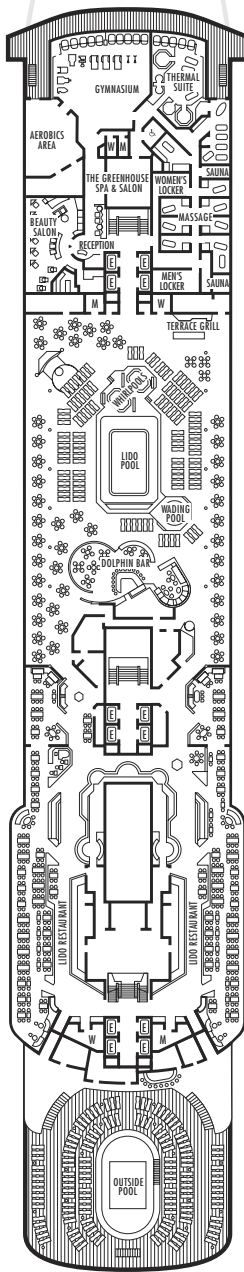

**SHIP SPECIFICATIONS & FACILITIES**

- 1,432 Guests
- 63,000 Gross Tons
- 780 Feet Long
- Automatic Stabilizers
- 10 Guest Decks
- 12 Guest Elevators
- 18 Public Rooms
- 3 Restaurants
- Outdoor Swimming Pools (one with sliding glass roof)
- Health Spa
- Movie Theatre
- Duty-free Shops
- Library
- Casino
- Beauty Salon
- Practice Tennis Courts
- Internet Center

**STATEROOM SYMBOL LEGEND**

- \* Shower only
- Bath tub & shower
- ▲ 2 lower beds or converts to 1 queen-size
- Triple (2 lower beds, 1 sofa bed)
- Quad (2 lower beds, 1 sofa bed, 1 upper)
- △ Partial sea view
- ☆ 2 lower beds not convertible to a queen-size
- ✕ Fully obstructed view
- + Connecting rooms
- ♿ Staterooms AA7087, AA7088, B6225, B6228, G6104, D3391, D3396, D3429, FF1955, FF1964, G2500, G 2702, H1804, H1805, H1806, H1807, HH3430, HH3431, K2554, K2555, L2700 & S7034 are wheelchair accessible, shower only.

**VERANDAH DECK**

Staterooms 6100-6228  
138 ft. from bow  
to Staterooms 6100 & 6102.

52 ft. to stern  
from Staterooms 6225 & 6228.

**NAVIGATION DECK**

Staterooms 7001-7088  
226 ft. from bow  
to Staterooms 7001 & 7002.

52 ft. to stern  
from Staterooms 7087 & 7088.

**LIDO DECK**

**SPORTS DECK**

**SKY DECK**

**ms Zaandam  
ms Volendam**

**DECK PLANS & STATEROOMS**

The deck plans are color-coded by category of stateroom, and the category letter precedes the stateroom number in each room. All staterooms are equipped with DVD player\*, television, telephone and multi-channel music.