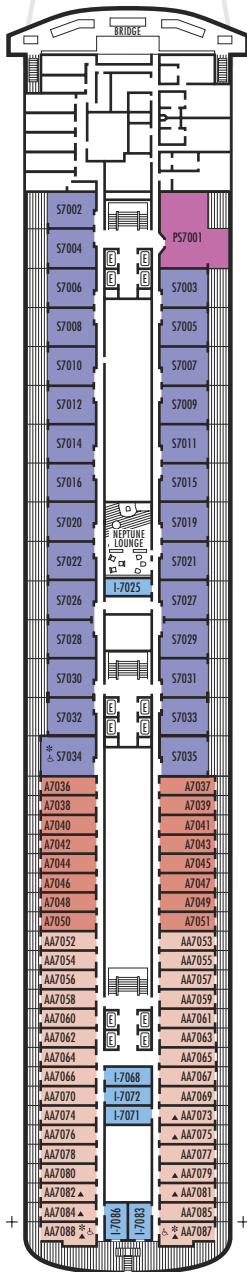

**SHIP SPECIFICATIONS & FACILITIES**

- 1,432 Guests
- 63,000 Gross Tons
- 780 Feet Long
- Automatic Stabilizers
- 10 Guest Decks
- 12 Guest Elevators
- 18 Public Rooms
- 3 Restaurants
- Outdoor Swimming Pools (one with sliding glass roof)
- Health Spa
- Movie Theatre
- Duty-free Shops
- Library
- Casino
- Beauty Salon
- Practice Tennis Courts
- Internet Center

**STATEROOM SYMBOL LEGEND**

- \* Shower only
- Bath tub & shower
- ▲ 2 lower beds or converts to 1 queen-size
- Triple (2 lower beds, 1 sofa bed)
- Quad (2 lower beds, 1 sofa bed, 1 upper)
- △ Partial sea view
- ☆ 2 lower beds not convertible to a queen-size
- ✕ Fully obstructed view
- + Connecting rooms
- ♿ Staterooms AA7087, AA7088, B6225, B6228, G6104, D3391, D3396, D3429, FF1955, FF1964, G2500, G 2702, H1804, H1805, H1806, H1807, HH3430, HH3431, K2554, K2555, L2700 & S7034 are wheelchair accessible, shower only.

**VERANDAH DECK**

Staterooms 6100-6228  
138 ft. from bow  
to Staterooms 6100 & 6102.

52 ft. to stern  
from Staterooms 6225 & 6228.

**NAVIGATION DECK**

Staterooms 7001-7088  
226 ft. from bow  
to Staterooms 7001 & 7002.

52 ft. to stern  
from Staterooms 7087 & 7088.

**LIDO DECK**

**SPORTS DECK**

**SKY DECK**

**ms Zaandam  
ms Volendam**

**DECK PLANS & STATEROOMS**

The deck plans are color-coded by category of stateroom, and the category letter precedes the stateroom number in each room. All staterooms are equipped with DVD player\*, television, telephone and multi-channel music.