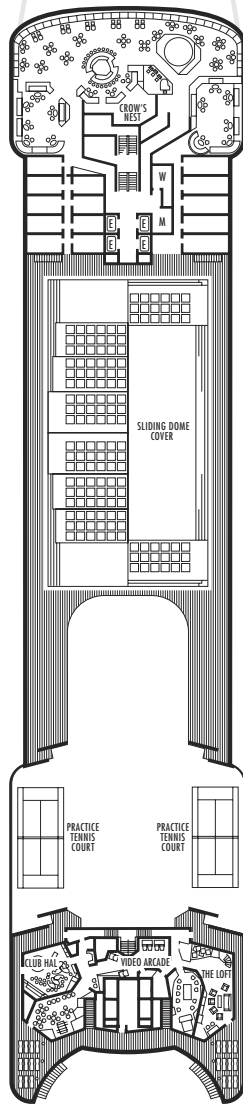

**SHIP SPECIFICATIONS & FACILITIES**

- 1,432 Guests
- 63,000 Gross Tons
- 780 Feet Long
- Automatic Stabilizers
- 10 Guest Decks
- 12 Guest Elevators
- 18 Public Rooms
- 3 Restaurants
- Outdoor Swimming Pools (one with sliding glass roof)
- Health Spa
- Movie Theatre
- Duty-free Shops
- Library
- Casino
- Beauty Salon
- Practice Tennis Courts
- Internet Center

**STATEROOM SYMBOL LEGEND**

- \* Shower only
- Bath tub & shower
- ▲ 2 lower beds or converts to 1 queen-size
- Triple (2 lower beds, 1 sofa bed)
- Quad (2 lower beds, 1 sofa bed, 1 upper)
- △ Partial sea view
- ☆ 2 lower beds not convertible to a queen-size
- ✕ Fully obstructed view
- + Connecting rooms
- ♿ Staterooms AA7087, AA7088, B6225, B6228, G6104, D3391, D3396, D3429, FF1955, FF1964, G2500, G 2702, H1804, H1805, H1806, H1807, HH3430, HH3431, K2554, K2555, L2700 & S7034 are wheelchair accessible, shower only.

**VERANDAH DECK**

Staterooms 6100-6228  
138 ft. from bow  
to Staterooms 6100 & 6102.

52 ft. to stern  
from Staterooms 6225 & 6228.

**NAVIGATION DECK**

Staterooms 7001-7088  
226 ft. from bow  
to Staterooms 7001 & 7002.

52 ft. to stern  
from Staterooms 7087 & 7088.

**LIDO DECK**

**SPORTS DECK**

**SKY DECK**

**ms Zaandam  
ms Volendam**

**DECK PLANS & STATEROOMS**

The deck plans are color-coded by category of stateroom, and the category letter precedes the stateroom number in each room. All staterooms are equipped with DVD player\*, television, telephone and multi-channel music.