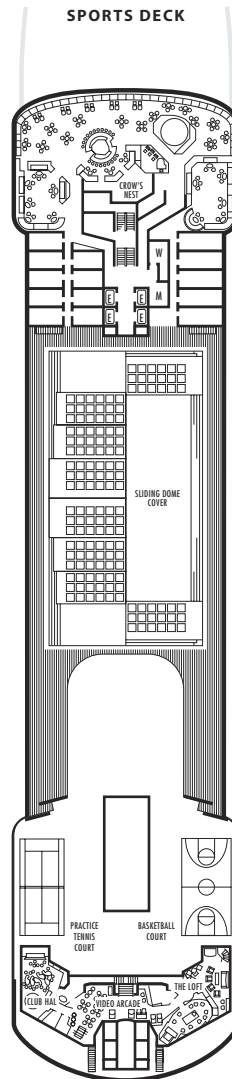

Important Note: Not all staterooms within each category have the same furniture configuration and/or facilities. Appropriate symbols within the rooms on the deck plans describe differences from the stateroom descriptions below.

VERANDAH SUITES

PS

Penthouse Verandah Suites: Bedroom with 1 king-size bed, oversize whirlpool bath & shower, living room, dining room, dressing room, private verandah, pantry, 1 sofa bed for 2 persons, mini-bar, refrigerator, guest toilet, floor-to-ceiling windows.

S

Deluxe Verandah Suites: 2 lower beds convertible to 1 king-size bed, whirlpool bath & shower, large sitting area, dressing room, private verandah, 1 sofa bed for 2 persons, mini-bar, refrigerator, floor-to-ceiling windows.

A B BB BC

Verandah Suites: 2 lower beds convertible to 1 queen-size bed, whirlpool bath & shower, sitting area, private verandah, mini-bar, refrigerator, floor-to-ceiling windows.

OUTSIDE STATEROOMS

C D DA DD E EE
F FF G H

Large: 2 lower beds convertible to 1 queen-size bed, bathtub & shower. All DD-category staterooms have partial sea views.

HH

Large: 2 lower beds convertible to 1 queen-size bed, bathtub & shower. All HH-category staterooms have fully obstructed views.

INSIDE STATEROOMS

I J K L M MM

Large: 2 lower beds convertible to 1 queen-size bed, shower.

N NN