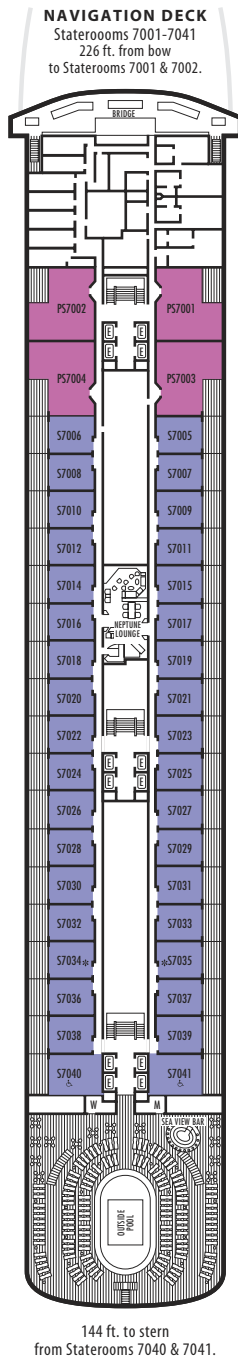

Important Note: Not all staterooms within each category have the same furniture configuration and/or facilities. Appropriate symbols within the rooms on the deck plans describe differences from the stateroom descriptions below.

VERANDAH SUITES

PS

Penthouse Verandah Suites: Bedroom with 1 king-size bed, oversize whirlpool bath & shower, living room, dining room, dressing room, private verandah, pantry, 1 sofa bed for 2 persons, mini-bar, refrigerator, guest toilet, floor-to-ceiling windows.

S

Deluxe Verandah Suites: 2 lower beds convertible to 1 king-size bed, whirlpool bath & shower, large sitting area, dressing room, private verandah, 1 sofa bed for 2 persons, mini-bar, refrigerator, floor-to-ceiling windows.

A B BB BC

Verandah Suites: 2 lower beds convertible to 1 queen-size bed, whirlpool bath & shower, sitting area, private verandah, mini-bar, refrigerator, floor-to-ceiling windows.

OUTSIDE STATEROOMS

C D DA DD E EE
F FF G H

Large: 2 lower beds convertible to 1 queen-size bed, bathtub & shower. All DD-category staterooms have partial sea views.

HH

Large: 2 lower beds convertible to 1 queen-size bed, bathtub & shower. All HH-category staterooms have fully obstructed views.

INSIDE STATEROOMS

I J K L M MM

Large: 2 lower beds convertible to 1 queen-size bed, shower.

N NN