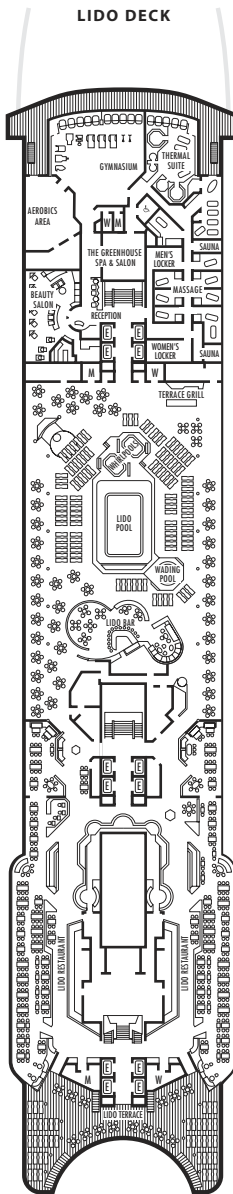

Important Note: Not all staterooms within each category have the same furniture configuration and/or facilities. Appropriate symbols within the rooms on the deck plans describe differences from the stateroom descriptions below.

VERANDAH SUITES

PS

Penthouse Verandah Suites: Bedroom with 1 king-size bed, oversize whirlpool bath & shower, living room, dining room, dressing room, private verandah, pantry, 1 sofa bed for 2 persons, mini-bar, refrigerator, guest toilet, floor-to-ceiling windows.

S

Deluxe Verandah Suites: 2 lower beds convertible to 1 king-size bed, whirlpool bath & shower, large sitting area, dressing room, private verandah, 1 sofa bed for 2 persons, mini-bar, refrigerator, floor-to-ceiling windows.

A B BB BC

Verandah Suites: 2 lower beds convertible to 1 queen-size bed, whirlpool bath & shower, sitting area, private verandah, mini-bar, refrigerator, floor-to-ceiling windows.

OUTSIDE STATEROOMS

C D DA DD E EE
F FF G H

Large: 2 lower beds convertible to 1 queen-size bed, bathtub & shower. All DD-category staterooms have partial sea views.

HH

Large: 2 lower beds convertible to 1 queen-size bed, bathtub & shower. All HH-category staterooms have fully obstructed views.

INSIDE STATEROOMS

I J K L M MM

Large: 2 lower beds convertible to 1 queen-size bed, shower.

N NN