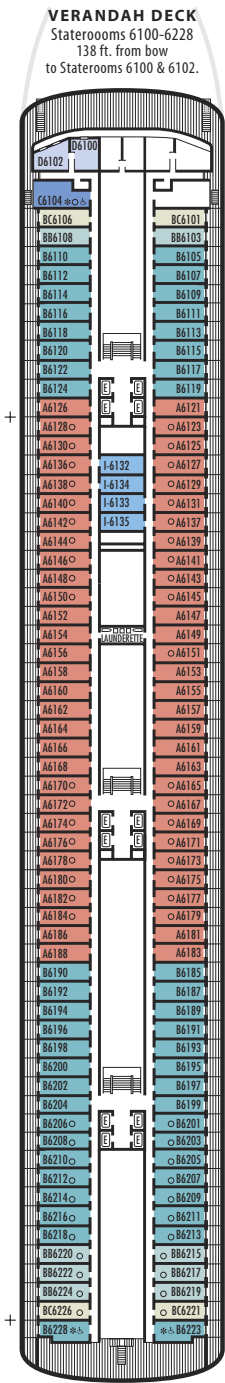

Important Note: Not all staterooms within each category have the same furniture configuration and/or facilities. Appropriate symbols within the rooms on the deck plans describe differences from the stateroom descriptions below.

VERANDAH SUITES

PS

Penthouse Verandah Suites: Bedroom with 1 king-size bed, oversize whirlpool bath & shower, living room, dining room, dressing room, private verandah, pantry, 1 sofa bed for 2 persons, mini-bar, refrigerator, guest toilet, floor-to-ceiling windows.

S

Deluxe Verandah Suites: 2 lower beds convertible to 1 king-size bed, whirlpool bath & shower, large sitting area, dressing room, private verandah, 1 sofa bed for 2 persons, mini-bar, refrigerator, floor-to-ceiling windows.

A B BB BC

Verandah Suites: 2 lower beds convertible to 1 queen-size bed, whirlpool bath & shower, sitting area, private verandah, mini-bar, refrigerator, floor-to-ceiling windows.

OUTSIDE STATEROOMS

C D DA DD E EE
F FF G H

Large: 2 lower beds convertible to 1 queen-size bed, bathtub & shower. All DD-category staterooms have partial sea views.

HH

Large: 2 lower beds convertible to 1 queen-size bed, bathtub & shower. All HH-category staterooms have fully obstructed views.

INSIDE STATEROOMS

I J K L M MM

Large: 2 lower beds convertible to 1 queen-size bed, shower.

N NN