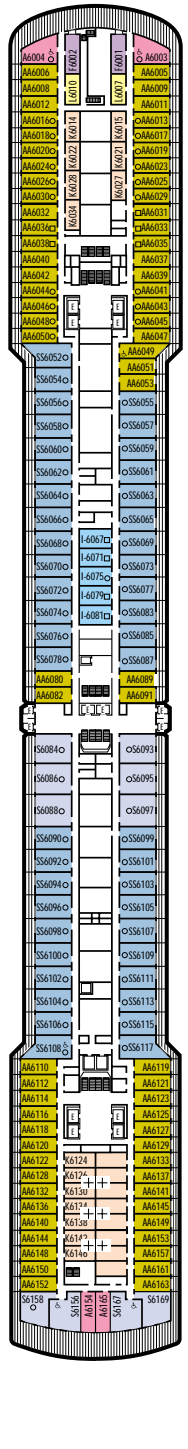

UPPER VERANDAH DECK
Rooms 6001-6169
112 ft. from bow
to Rooms 6003 & 6004.