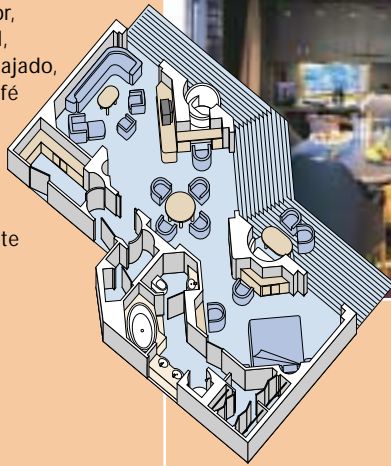

Penthouse Suite Terraza
Aprox. 149 m2 con Terraza

Suite De Lujo Terraza
Aprox. 59 m2 con Terraza

MS OOSTERDAM
MS WESTERDAM
MS ZUIDERDAM

The deck plans are color-coded by category of stateroom, and the category letter precedes the stateroom number in each room. All staterooms are equipped with television, mini-bar, mini-safe, data port, telephone and multi-channel music.
Important Note: Not all staterooms within each category have the same furniture configuration and/or facilities. Appropriate symbols within the rooms on the deck plans describe differences from the stateroom descriptions below.