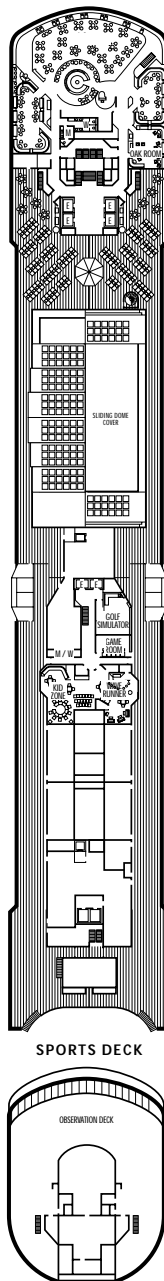

OBSERVATION DECK

STATEROOM SYMBOL LEGEND

- Shower only
- ▲ 2 lower beds or converts to 1 queen-size
- Triple (2 lower beds, 1 sofa bed)
- Quad (2 lower beds, 1 sofa bed, 1 upper)
- △ Partial sea view
- ✕ Fully obstructed view
- + Connecting rooms
- ♿ Staterooms S6156, S6167, S55001, S55002, S56108, S58068, A6003, A6004, A8031, A8032, AA6049, B4051, B4052, B4131, B4132, BB5051, BB5054, BB5137, BB5140, C1081, C1082, D1100, F4089, F4090, I-8037, J1074, N1011, N1012 are wheelchair accessible, shower only.

SHIP SPECIFICATIONS & FACILITIES

- 1,848 Passengers
- 82,000 Gross Tons
- 950 Feet Long
- Automatic Stabilizers
- 11 Passenger Decks
- 14 Passenger Elevators
- 4 Outside Elevators
- 24 Public Rooms
- 4 Restaurants
- Outdoor Swimming Pools (one with sliding glass roof)
- Spa & Salon
- Two Show Lounges
- Duty-Free Shops
- Library
- Casino
- Fitness Center
- Basketball Court
- Volleyball Court
- Golf Simulator
- Internet Center
- Suite Lounge

SPORTS DECK