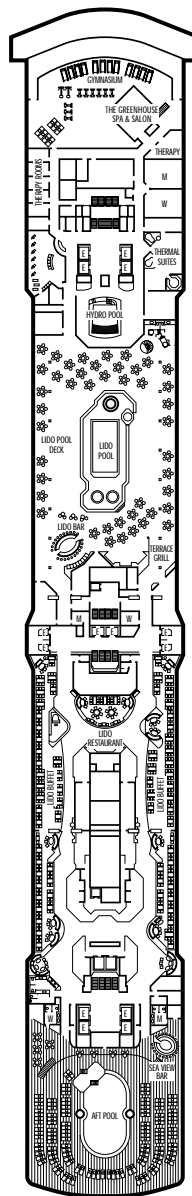

Suite Superior Terraza
Aprox. 43 m2 con Terraza

De Lujo Exterior Terraza
Aprox. 27 m2

Doble Exterior Grande
Aprox. 22 m2

Doble Interior Estándar o Grande
Aprox. 21 m2

VERANDAH DECK
Rooms 5001-5187
102 ft. from bow
to Rooms 5001 & 5002.

UPPER VERANDAH DECK
Rooms 6001-6169
112 ft. from bow
to Rooms 6003 & 6004.

ROTTERDAM DECK
Rooms 7001- 7133
121 ft. from bow
to Rooms 7001 & 7002.

NAVIGATION DECK
Rooms 8001- 8135
186 ft. from bow
to Rooms 8001 & 8002.

LIDO DECK

OBSERVATION DECK

STATEROOM SYMBOL LEGEND

- Shower only
- ▲ 2 lower beds or converts to 1 queen-size
- Triple (2 lower beds, 1 sofa bed)
- Quad (2 lower beds, 1 sofa bed, 1 upper)
- △ Partial sea view
- ✕ Fully obstructed view
- + Connecting rooms
- ♿ Staterooms S6156, S6167, S55001, S55002, S56108, S58068, A6003, A6004, A8031, A8032, AA6049, B4051, B4052, B4131, B4132, BB5051, BB5054, BB5137, BB5140, C1081, C1082, D1100, F4089, F4090, I-8037, J1074, N1011, N1012 are wheelchair accessible, shower only.

SHIP SPECIFICATIONS & FACILITIES

- 1,848 Passengers
- 82,000 Gross Tons
- 950 Feet Long
- Automatic Stabilizers
- 11 Passenger Decks
- 14 Passenger Elevators
- 4 Outside Elevators
- 24 Public Rooms
- 4 Restaurants
- Outdoor Swimming Pools (one with sliding glass roof)
- Spa & Salon
- Two Show Lounges
- Duty-Free Shops
- Library
- Casino
- Fitness Center
- Basketball Court
- Volleyball Court
- Golf Simulator
- Internet Center
- Suite Lounge

SPORTS DECK