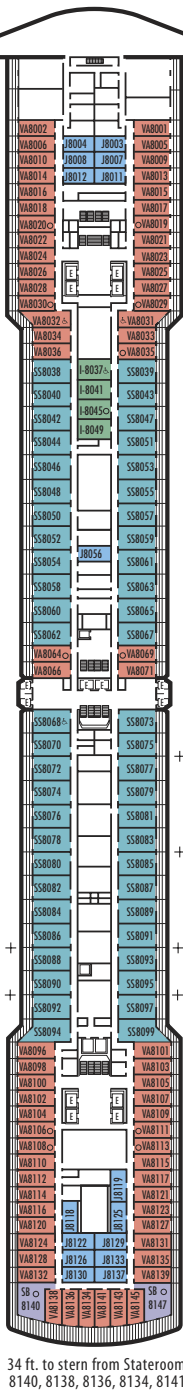

NAVIGATION DECK
Staterooms 8001-8147
186 ft. from bow to Staterooms 8001 & 8002.