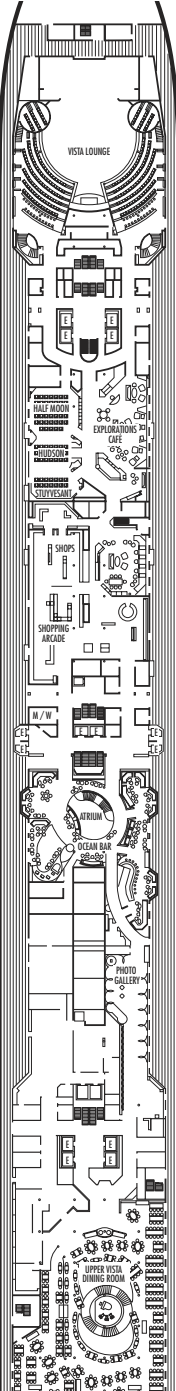

PROMENADE DECK