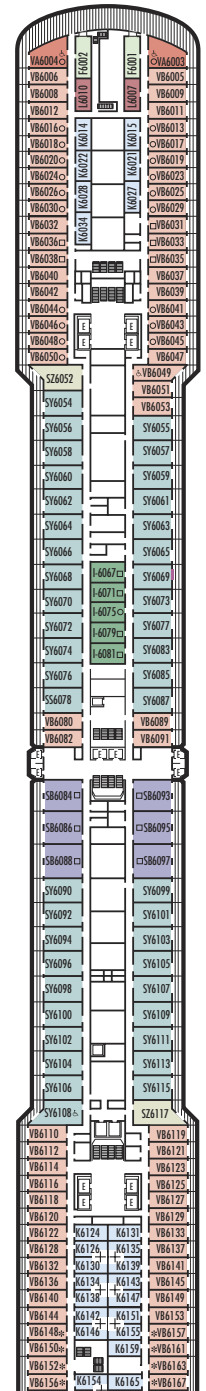

UPPER VERANDAH DECK
Staterooms 6001-6177
112 ft. from bow to Staterooms 6003 & 6004.

21 ft. to stern from Staterooms 6166, 6164, 6162, 6173, 6175 & 6177.