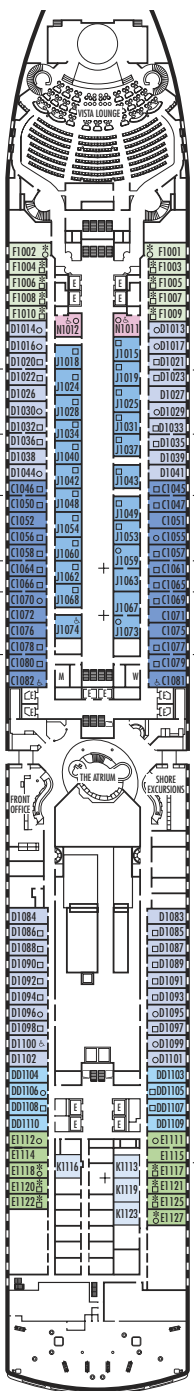

MAIN DECK
Staterooms 1001-1127
252 ft. from bow to Staterooms 1001 & 1002.

SS SY SZ
Superior Verandah Suites: 2 lower beds convertible to 1 queen-size bed, bathroom with dual sink vanity, full-size whirlpool bath & shower & additional shower stall, large sitting area, dressing room, private verandah, 1 sofa bed for 1 person, floor-to-ceiling windows.

VERANDAH STATEROOMS

VA VB VC VD VE
Deluxe Verandah Outside: 2 lower beds convertible to 1 queen-size bed, bathtub & shower, sitting area, private verandah, floor-to-ceiling windows.

OUTSIDE STATEROOMS

C D DD E F
Large: 2 lower beds convertible to 1 queen-size bed, bathtub & shower.

G GG
Large: 2 lower beds convertible to 1 queen-size bed, bathtub & shower. All G-category staterooms have partial sea views. All GG-category staterooms have fully obstructed views.

H HH
Large: 2 lower beds convertible to 1 queen-size bed, bathtub & shower. All H- & HH-category staterooms have fully obstructed views.

INSIDE STATEROOMS

I
Large: 2 lower beds convertible to 1 queen-size bed, shower.

J K
Large or Standard: 2 lower beds convertible to 1 queen-size bed, shower.

L M MM N NN
Standard: 2 lower beds convertible to 1 queen-size bed, shower.

102 ft. to stern from Staterooms 1122 & 1127.