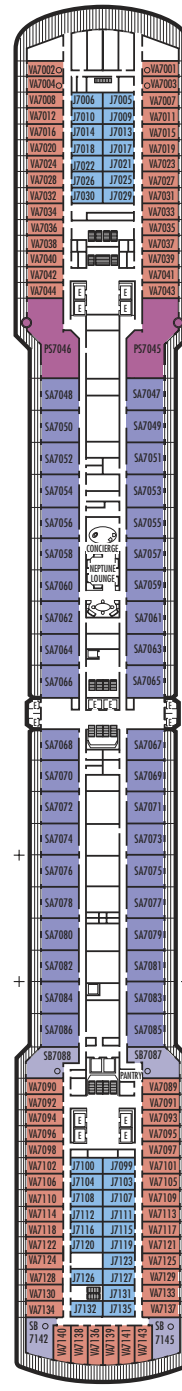

ROTTERDAM DECK
Staterooms 7001-7145
121 ft. from bow to Staterooms 7001 & 7002.