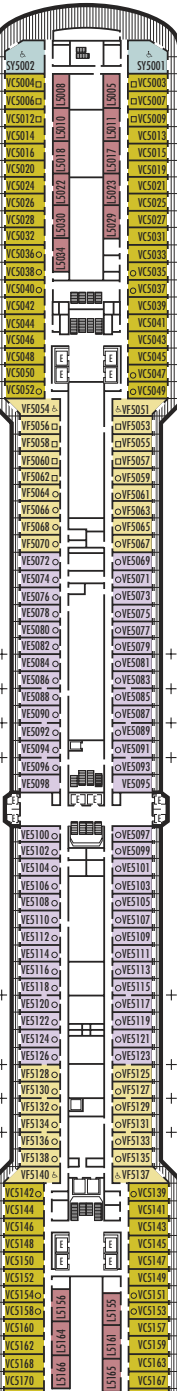

VERANDAH DECK
Staterooms 5001-5191
102 ft. from bow to Staterooms 5001 & 5002.

17 ft. to stern from Staterooms 5190, 5188, 5186, 5184, 5185, 5187, 5189 & 5191.