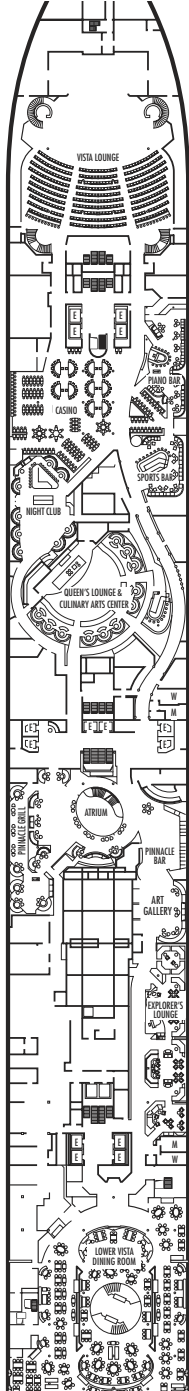

LOWER PROMENADE DECK