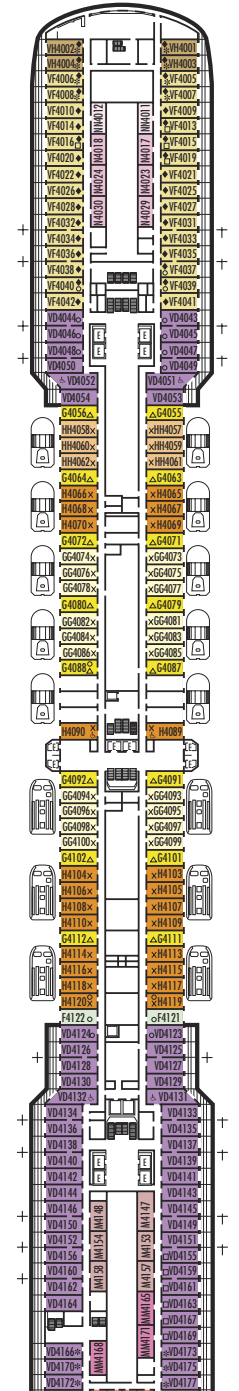

UPPER PROMENADE DECK
Staterooms 4001-4185
1022 ft. from bow to Staterooms 4001 & 4002.

9 ft. to stern from Staterooms 4180, 4178, 4176, 4174, 4179, 4181, 4183 & 4185.