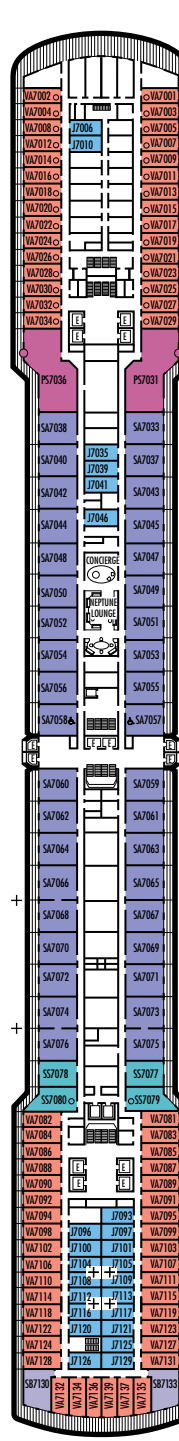

30 ft. to stern from Staterooms 7130, 7132, 7134, 7136, 7139, 7137, 7135 & 7133.