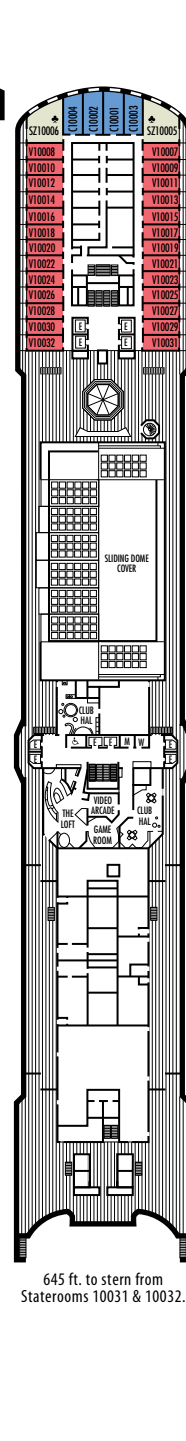

645 ft. to stern from Staterooms 10031 & 10032.