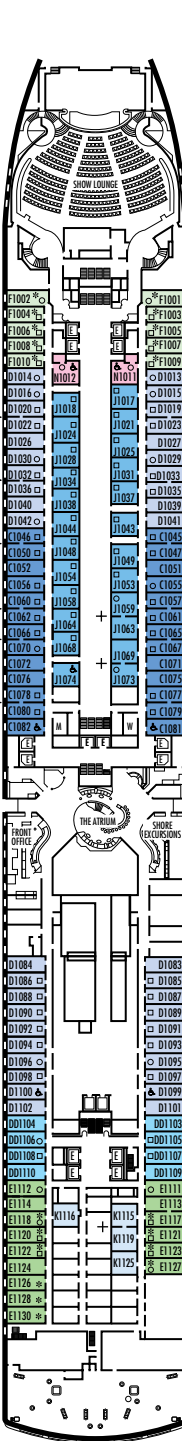

SS SY SZ
Superior Verandah Suites: 2 lower beds convertible to 1 queen-size bed, bathroom with dual sink vanity, full-size whirlpool bath & shower & additional shower stall, large sitting area, private verandah, 1 sofa bed for 1 person, floor-to-ceiling windows.

VERANDAH STATEROOMS

V VA VB VC VD VE
Deluxe Verandah Outside: 2 lower beds convertible to 1 queen-size bed, bathtub & shower, sitting area, private verandah, floor-to-ceiling windows.

OCEAN-VIEW STATEROOMS

T C D DD E F
Large: 2 lower beds convertible to 1 queen-size bed, bathtub & shower. All T-category staterooms have floor-to-ceiling windows.

G GG
Large: 2 lower beds convertible to 1 queen-size bed, bathtub & shower, floor-to-ceiling windows. All G-category staterooms have partial sea views. All GG-category staterooms have fully obstructed views.

H HH
Large: 2 lower beds convertible to 1 queen-size bed, bathtub & shower, floor-to-ceiling windows. All H- & HH-category staterooms have fully obstructed views.

INSIDE STATEROOMS

I
Large: 2 lower beds convertible to 1 queen-size bed, shower.

J K
Large or Standard: 2 lower beds convertible to 1 queen-size bed, shower.

L M MM N NN
Standard: 2 lower beds convertible to 1 queen-size bed, shower.

77 ft. to stern from Stateroom 1130.