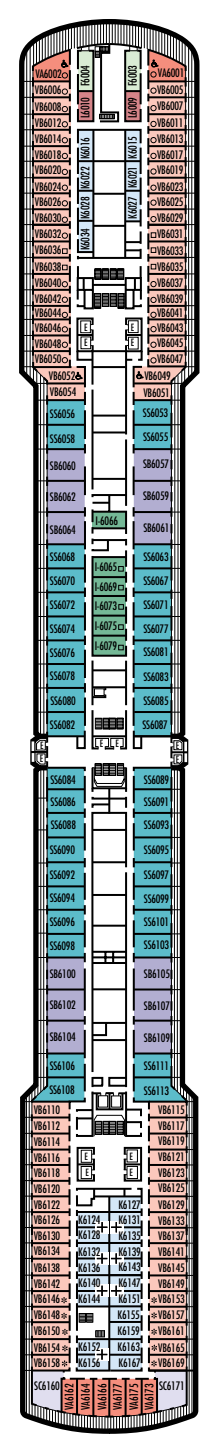

21 ft. to stern from Staterooms 6160, 6162, 6164, 6166, 6177, 6175, 6173 & 6171.