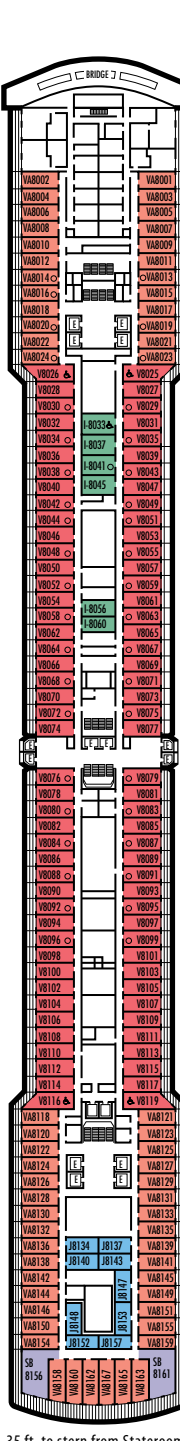

645 ft. to stern from Staterooms 10031 & 10032.