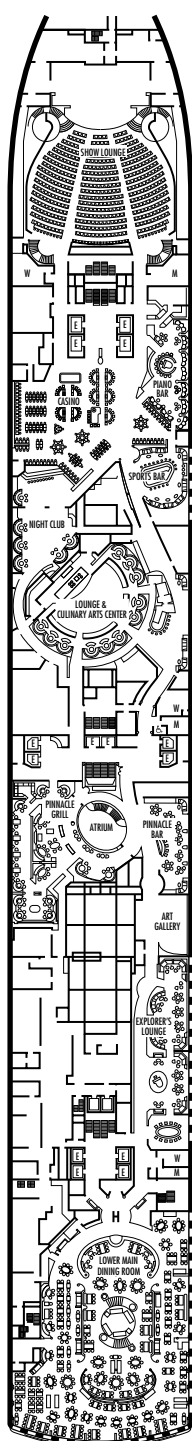

12 ft. to stern from Staterooms 4176, 4178, 4180, 4182, 4187, 4185, 4183 & 4181.