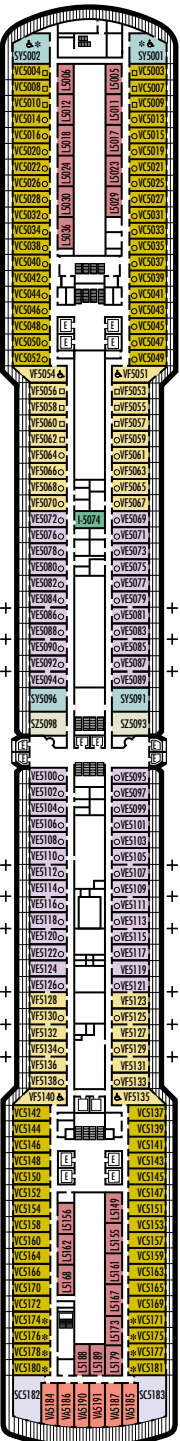

19 ft. to stern from Staterooms 5182, 5184, 5186, 5190, 5191, 5187, 5185 & 5183.