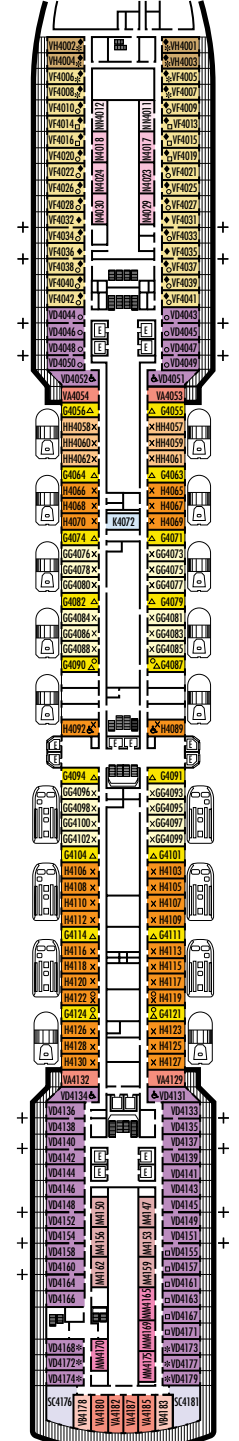

12 ft. to stern from Staterooms 4176, 4178, 4180, 4182, 4187, 4185, 4183 & 4181.