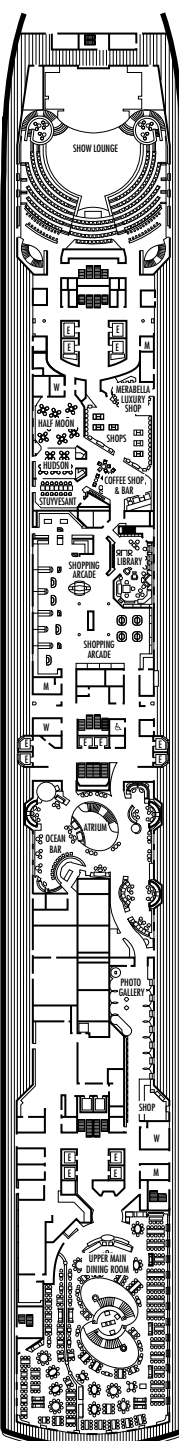

12 ft. to stern from Staterooms 4176, 4178, 4180, 4182, 4187, 4185, 4183 & 4181.