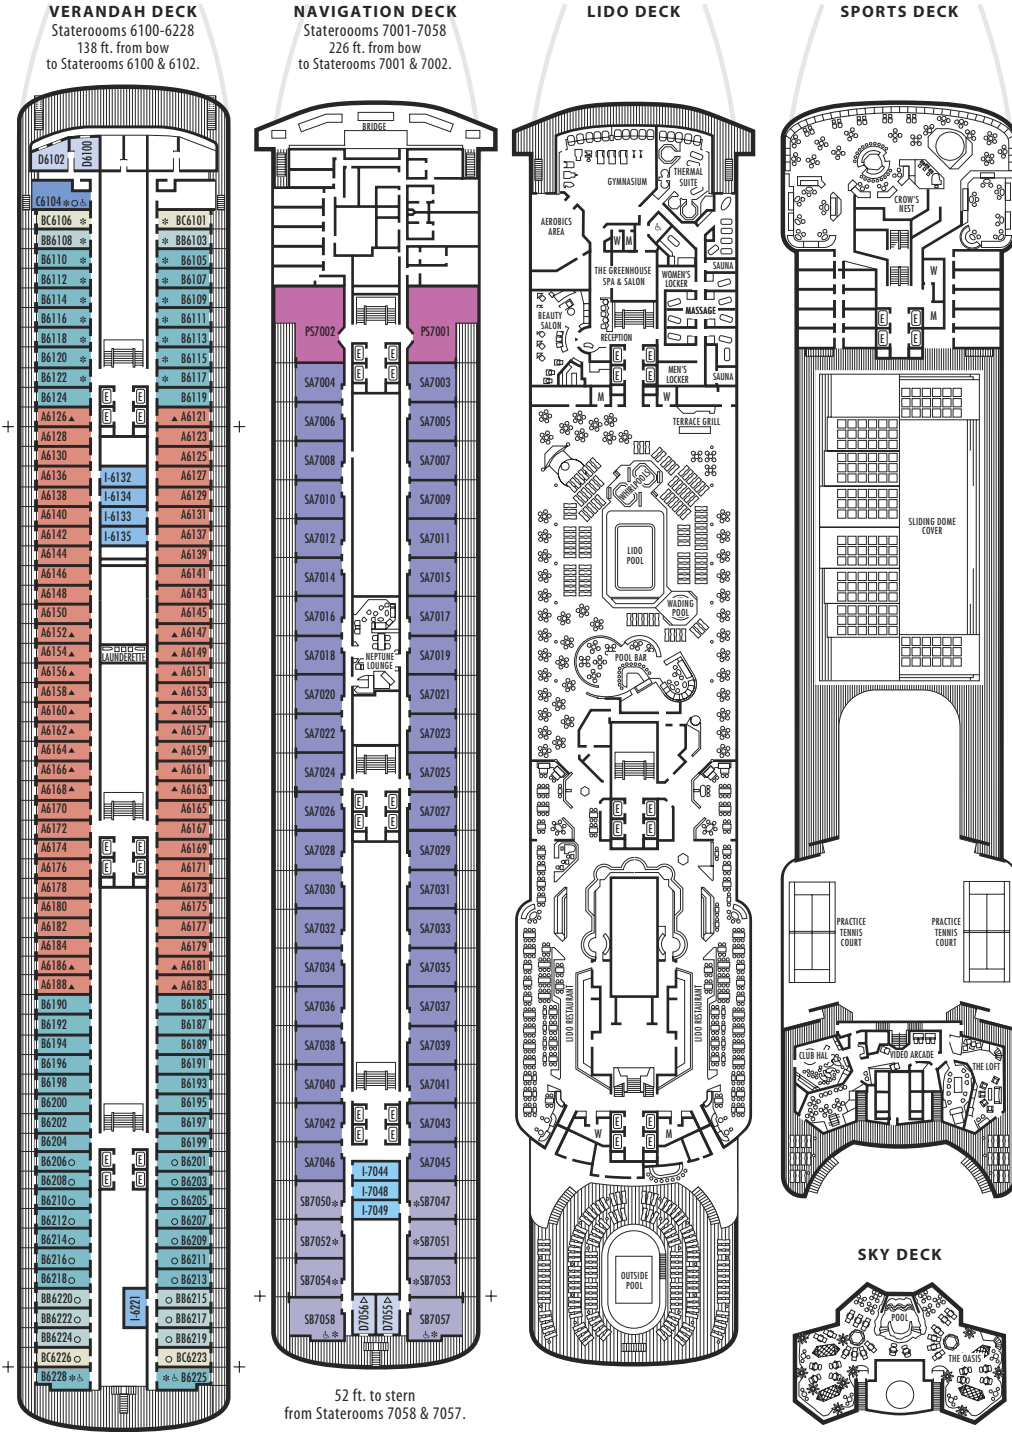

SA SB
Deluxe Verandah Suites: 2 lower beds convertible to 1 king-size bed, whirlpool bath & shower, large sitting area, dressing room, private verandah, 1 sofa bed for 2 persons, mini-bar, refrigerator, floor-to-ceiling windows.

A B BB BC
Verandah Suites: 2 lower beds convertible to 1 queen-size bed, whirlpool bath & shower, sitting area, private verandah, mini-bar, refrigerator, floor-to-ceiling windows.

OUTSIDE STATEROOMS

C D DA DD E EE
Large: 2 lower beds convertible to 1 queen-size bed, bathtub & shower. All DD-category staterooms have partial sea views.

FF
Large: 2 lower beds convertible to 1 queen-size bed, 1 sofa bed & pullman upper, bathtub & shower.

HH
Large: 2 lower beds convertible to 1 queen-size bed, bathtub & shower. All HH-category staterooms have fully obstructed views.

INSIDE STATEROOMS

I J K M MM
Large: 2 lower beds convertible to 1 queen-size bed, shower.

L
Large: 2 lower beds convertible to 1 queen-size bed, 1 sofa bed & pullman upper, shower.

N NN
Standard: 2 lower beds convertible to 1 queen-size bed, 1 sofa bed & pullman upper, shower.

*DVD players will be available in all staterooms after October 6, 2005. Currently, categories PS-BC have VCRs. All other categories are equipped with televisions only.

For sailings prior to Holiday 2005 please see the Holland America website at www.hollandamerica.com for stateroom category information.